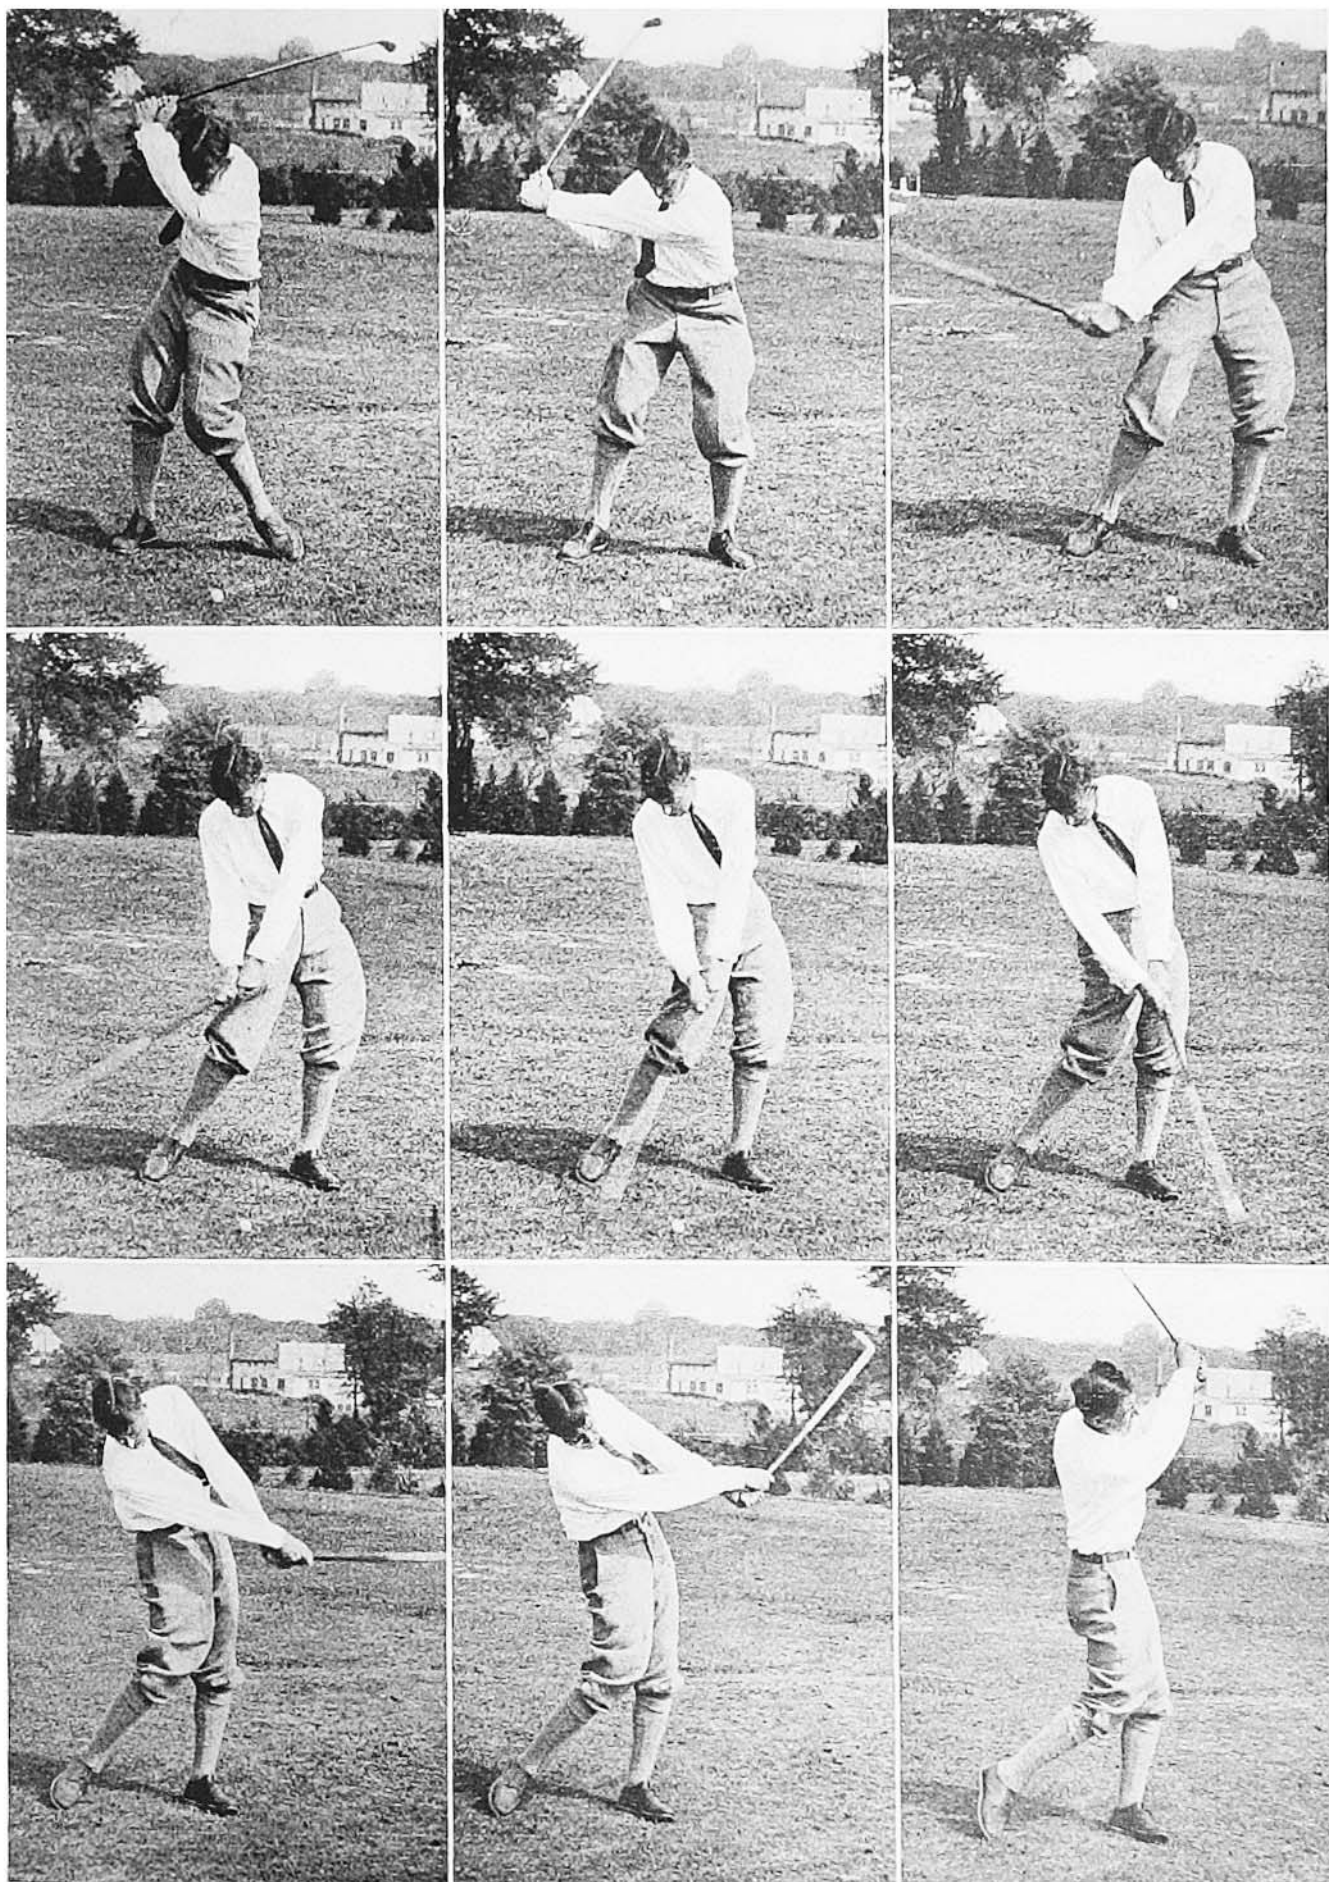

## FROM THE ADDRESS TO THE TOP OF THE SWING

Careful study of the movements shown of Francis Ouimet, former National Open and Amateur Champion, and one of the finest amateur players in America is bound to show something that will prove helpful. First to be studied is the position

# Posed by Francis Ouimet

## FROM THE TOP OF THE SWING TO THE BALL AND THROUGH

Taken in addressing the ball as shown in the first illustration on the next page, then the slow speed of the club-head in the upward swing, then the position of the knee at the top of the swing, the straight left finish of stroke, etc.