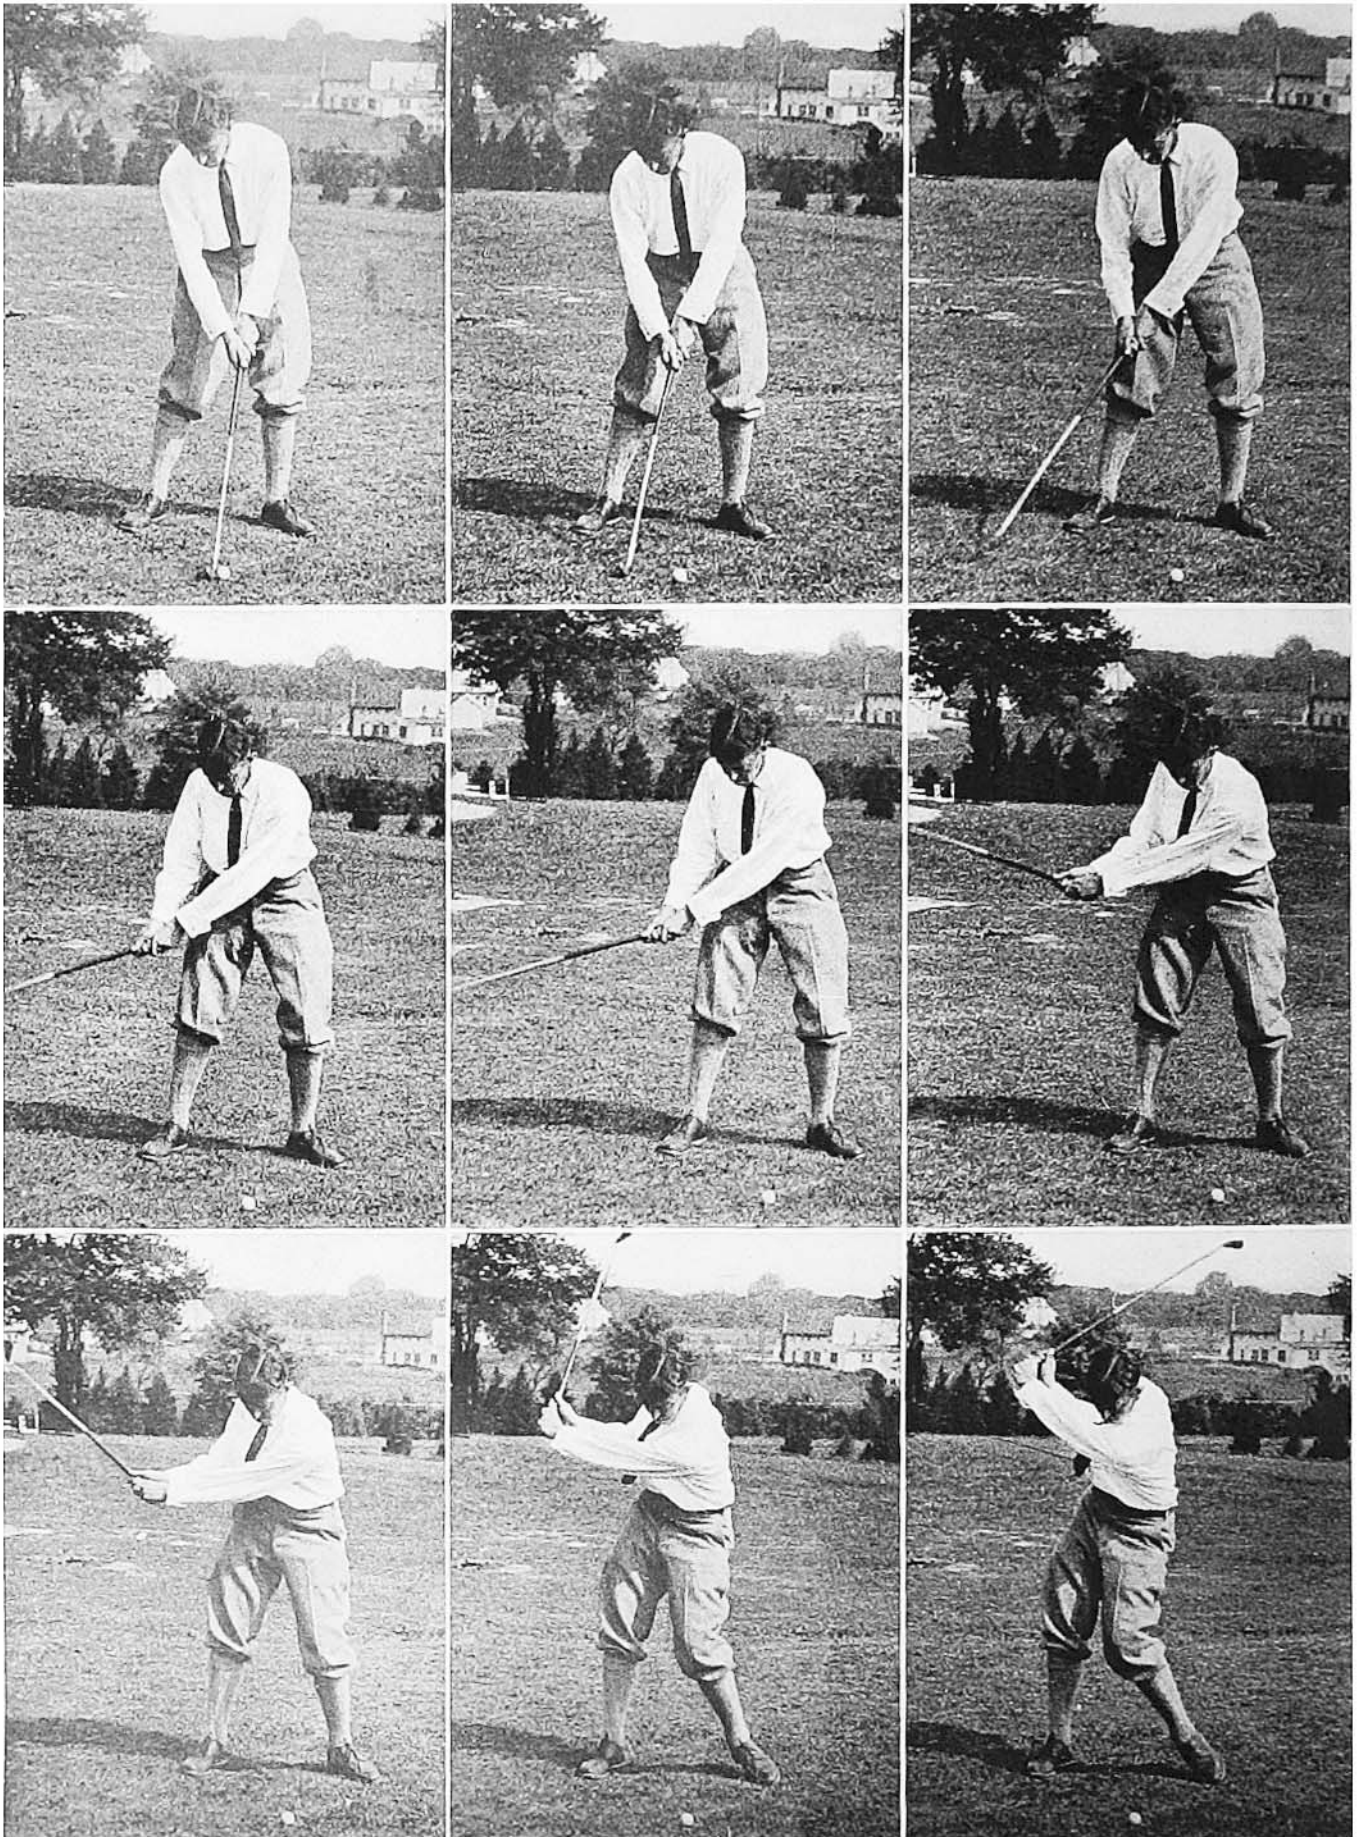

# How to Make a Mashie Shot

## FROM THE ADDRESS TO THE TOP OF THE SWING

Careful study of the movements shown of Francis Ouimet, former National Open and Amateur Champion, and one of the finest amateur players in America is bound to show something that will prove helpful. First to be studied is the position

# Posed by Francis Ouimet

## FROM THE TOP OF THE SWING TO THE BALL AND THROUGH

Taken in addressing the ball as shown in the first illustration on the next page, then the slow speed of the club-head in the upward swing, then the position of the knee at the top of the swing, the straight left finish of stroke, etc.